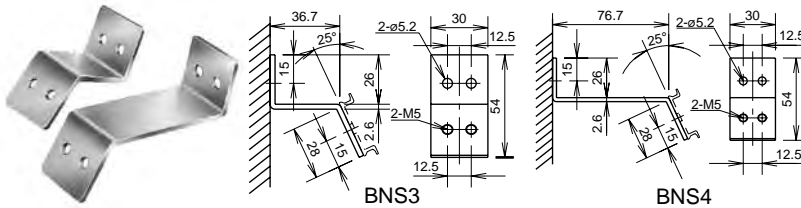

BN-W / BNH-W series Terminal Blocks

Accessories (End Clip / Rail Mounting Clip / Dust Cover)

End Clips

Used to secure the ends of the terminal blocks assembled on the rail.

BNL6 (M4 Screw)
Tightening torque: 1.1 N·m

BNL7 (M4 Screw)

BNL8 (M4 Screw)

- Material: Steel
- Plating: Trivalent zinc chromate

Note: Slide the end clip onto the DIN rail.

Part No.	Ordering No.	Rails	For Terminal Blocks up to BND and BN□40	For BN□50 and BN□75	For Terminal Blocks BN□100 and larger	Weight (Approx.)	Package Quantity
BNL6	BNL6PN10	BAA, BAP	×	× (*2)	—	15.2g	10
BNL7	BNL7PN10	BNCA, BNCP, BNJA	×	× (*2)	—	16g	10
BNL8	BNL8PN10	BAA, BAP, BNCA, BNCP, BNJA	— (*1)	×	×	56g	10

- *1: Do not use BNL8 because the insulation distance will be insufficient if used.
*2: We recommend you to use BNL8 for secure hold.

Rail Mounting Clips

Used to raise the DIN rail from the panel surface.

Part No.	Ordering No.	Weight (Approx.)	Package Quantity
BNS3	BNS3PN10	51.3g	10
BNS4	BNS4PN10	76.2g	10

- Material: Steel
- Plating: Trivalent zinc chromate

Dust Cover Material: Polycarbonate

Length	Width (mm)	Part No.	Ordering No.	Terminal Blocks (□: No. of Poles)	Weight (Approx.)	Package Quantity
1m	39.6	BNC230	BNC230PN10	BN10W, BNH10W, BN15MW, BNH15MW, BN15LW, BNH15LW, BN30W, BNH30W, BN15MWT, BNH15MWT, BN15LWT, BNH15LWT	56g	10
	43	BNC330	BNC330PN10	BN40W, BNH40W	57g	10
	49.6	BNC320	BNC320PN10	BN50W, BNH50W	64g	10
	54.6	BNC420	BNC420PN10	BN75W	72g	10
	65	BNC520	BNC520PN10	BN150W, BN150NW, BNT20, BN100W	96g	10
	82	BAC820	BAC820PN10	BN200BW□(K), BN200NW□(K)	204g	10
	96	BNC910	BNC910PN10	BN300BW□(K), BN300NW□(K)	222g	10
	110	BNC1000	BNC1000PN10	BN400BW□(K), BN400NW□(K)	256g	10
	145	BNC930	BNC930PN10	BN500BW□(K), BN500NW□(K), BN600NW□(K)	310g	10