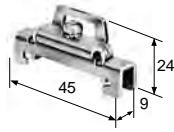

BN-W / BNH-W series Terminal Blocks

Accessories (End Clip / Rail Mounting Clip / Dust Cover)

End Clips

Used to secure the ends of the terminal blocks assembled on the rail.

BNL6 (M4 Screw)
Tightening torque: 1.1 N·m

BNL7 (M4 Screw)

BNL8 (M4 Screw)

- Material: Steel
- Plating: Trivalent zinc chromate

Note: Slide the end clip onto the DIN rail.

Part No.	Ordering No.	Rails	For Terminal Blocks up to BND and BN□40	For BN□50 and BN□75	For Terminal Blocks BN□100 and larger	Weight (Approx.)	Package Quantity
BNL6	BNL6PN10	BAA, BAP	×	× (*2)	—	15.2g	10
BNL7	BNL7PN10	BNCA, BNCP, BNJA	×	× (*2)	—	16g	10
BNL8	BNL8PN10	BAA, BAP, BNCA, BNCP, BNJA	— (*1)	×	×	56g	10