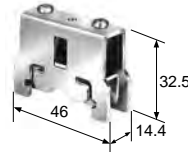

BN-W / BNH-W series Terminal Blocks

Accessories (End Clip / Rail Mounting Clip / Dust Cover)

End Clips

Used to secure the ends of the terminal blocks assembled on the rail.

BNL6 (M4 Screw)
Tightening torque: 1.1 N·m

BNL7 (M4 Screw)

BNL8 (M4 Screw)

- Material: Steel
- Plating: Trivalent zinc chromate

Note: Slide the end clip onto the DIN rail.

Part No.	Ordering No.	Rails	For Terminal Blocks up to BND and BN□40	For BN□50 and BN□75	For Terminal Blocks BN□100 and larger	Weight (Approx.)	Package Quantity
BNL6	BNL6PN10	BAA, BAP	×	× (*2)	—	15.2g	10
BNL7	BNL7PN10	BNCA, BNCP, BNJA	×	× (*2)	—	16g	10
BNL8	BNL8PN10	BAA, BAP, BNCA, BNCP, BNJA	— (*1)	×	×	56g	10

Part No.	Ordering No.	Weight (Approx.)	Package Quantity
BNS3	BNS3PN10	51.3g	10
BNS4	BNS4PN10	76.2g	10

- Material: Steel
- Plating: Trivalent zinc chromate

Dust Cover Material: Polycarbonate

Length	Width (mm)	Part No.	Ordering No.	Terminal Blocks (□: No. of Poles)	Weight (Approx.)	Package Quantity
1m	39.6	BNC230	BNC230PN10	BN10W, BNH10W, BN15MW, BNH15MW, BN15LW, BNH15LW, BN30W, BNH30W, BN15MWT, BNH15MWT, BN15LWT, BNH15LWT	56g	10
	43	BNC330	BNC330PN10	BN40W, BNH40W	57g	10
	49.6	BNC320	BNC320PN10	BN50W, BNH50W	64g	10
	54.6	BNC420	BNC420PN10	BN75W	72g	10
	65	BNC520	BNC520PN10	BN150W, BN150NW, BNT20, BN100W	96g	10
	82	BAC820	BAC820PN10	BN200BW□(K), BN200NW□(K)	204g	10
	96	BNC910	BNC910PN10	BN300BW□(K), BN300NW□(K)	222g	10
	110	BNC1000	BNC1000PN10	BN400BW□(K), BN400NW□(K)	256g	10
	145	BNC930	BNC930PN10	BN500BW□(K), BN500NW□(K), BN600NW□(K)	310g	10