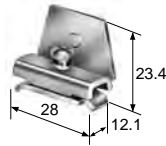

BN-W / BNH-W series Terminal Blocks

Accessories (End Clip / Rail Mounting Clip / Dust Cover)

End Clips

Used to secure the ends of the terminal blocks assembled on the rail.

BNL6 (M4 Screw)
Tightening torque: 1.1 N·m

BNL7 (M4 Screw)

BNL8 (M4 Screw)

- Material: Steel
- Plating: Trivalent zinc chromate

Note: Slide the end clip onto the DIN rail.

Part No.	Ordering No.	Rails	For Terminal Blocks up to BND and BN□40	For BN□50 and BN□75	For Terminal Blocks BN□100 and larger	Weight (Approx.)	Package Quantity
BNL6	BNL6PN10	BAA, BAP	×	× (*2)	—	15.2g	10
BNL7	BNL7PN10	BNCA, BNCP, BNJA	×	× (*2)	—	16g	10
BNL8	BNL8PN10	BAA, BAP, BNCA, BNCP, BNJA	— (*1)	×	×	56g	10

Part No.	Ordering No.	Weight (Approx.)	Package Quantity
BNS3	BNS3PN10	51.3g	10
BNS4	BNS4PN10	76.2g	10

- Material: Steel
- Plating: Trivalent zinc chromate

Dust Cover Material: Polycarbonate

Length	Width (mm)	Part No.	Ordering No.	Terminal Blocks (□: No. of Poles)	Weight (Approx.)	Package Quantity
1m	39.6	BNC230	BNC230PN10	BN10W, BNH10W, BN15MW, BNH15MW, BN15LW, BNH15LW, BN30W, BNH30W, BN15MWT, BNH15MWT, BN15LWT, BNH15LWT	56g	10
	43	BNC330	BNC330PN10	BN40W, BNH40W	57g	10
	49.6	BNC320	BNC320PN10	BN50W, BNH50W	64g	10
	54.6	BNC420	BNC420PN10	BN75W	72g	10
	65	BNC520	BNC520PN10	BN150W, BN150NW, BNT20, BN100W	96g	10
	82	BAC820	BAC820PN10	BN200BW□(K), BN200NW□(K)	204g	10
	96	BNC910	BNC910PN10	BN300BW□(K), BN300NW□(K)	222g	10
	110	BNC1000	BNC1000PN10	BN400BW□(K), BN400NW□(K)	256g	10
	145	BNC930	BNC930PN10	BN500BW□(K), BN500NW□(K), BN600NW□(K)	310g	10